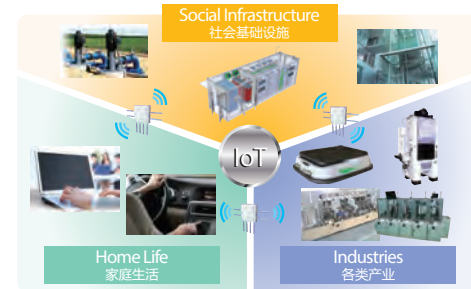

IoT Products (Internet of Things Products)

物联网产品

The World where everything is connected via Internet

所有“事物”通过互联网组成了“互联世界”

Nidec's Smarctory

Germany's Industry 4.0 focuses on the manufacturing industry, in automating the process of making things by connecting industrial equipment, in using collected data towards increasing productivity through yield improvement, and in deepening collaboration between companies participating in the supply chain. Nidec, as a professional in production, is working towards IoT production equipment, offering a variety of solutions for the IoT era.

日本电产集团的“Smarctory”计划由德国率先提出的“工业4.0”战略正聚焦于制造业，该战略将通过工业设备之间的相互配合实现自动化生产，运用收集到的数据改善成品率，从而提高生产效率，甚至还将加强处于供应链上的企业间合作。日本电产集团作为制造领域的行家，将尽快实现生产的物联网化，除所需生产设备以外，还将为客户提供迈向物联网时代的各种解决方案。

IoT Gateway (IoT GW)

物联网网关 (IoT GW)

NIDEC CORP.™P41

- **Basic Version 基础版**
  - LAN, USB
  - LAN/USB signal collection from machinery
  - Edge computing software
  - Using the USB port, WLAN dongle, 3G dongle are available.
- **Extended Version 扩充版**
  - LAN, USB, RS232C, I²C, A/D, D-Port
  - Various signal collections from machinery
  - Edge computing software
  - Using the USB port, WLAN dongle, 3G dongle are available.

IoT GW enables the communication with the devices that don't have any communication functions.

安装物联网网关后，可以与不具备通信功能的设备进行通信。

IoT GW

Installation 安装

IPS (Indoor Positioning System) 位置信息系统

NIDEC GLOBAL SERVICE CORP.™P47