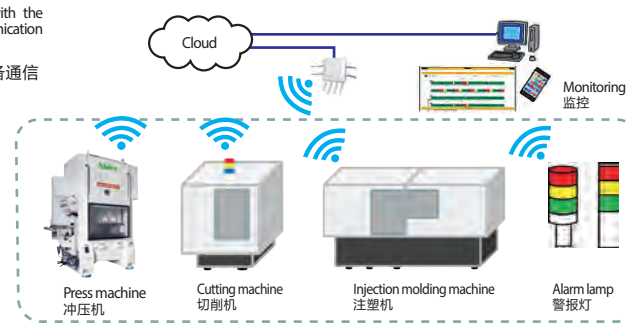

IoT Gateway (IoT GW)

物联网网关 (IoT GW)

NIDEC CORP.™P41

- **Basic Version 基础版**
  - LAN, USB
  - LAN/USB signal collection from machinery
  - Edge computing software
  - Using the USB port, WLAN dongle, 3G dongle are available.
- **Extended Version 扩充版**
  - LAN, USB, RS232C, I²C, A/D, D-Port
  - Various signal collections from machinery
  - Edge computing software
  - Using the USB port, WLAN dongle, 3G dongle are available.

IoT GW enables the communication with the devices that don't have any communication functions.

安装物联网网关后，可以与不具备通信功能的设备进行通信。

IoT GW

Installation 安装